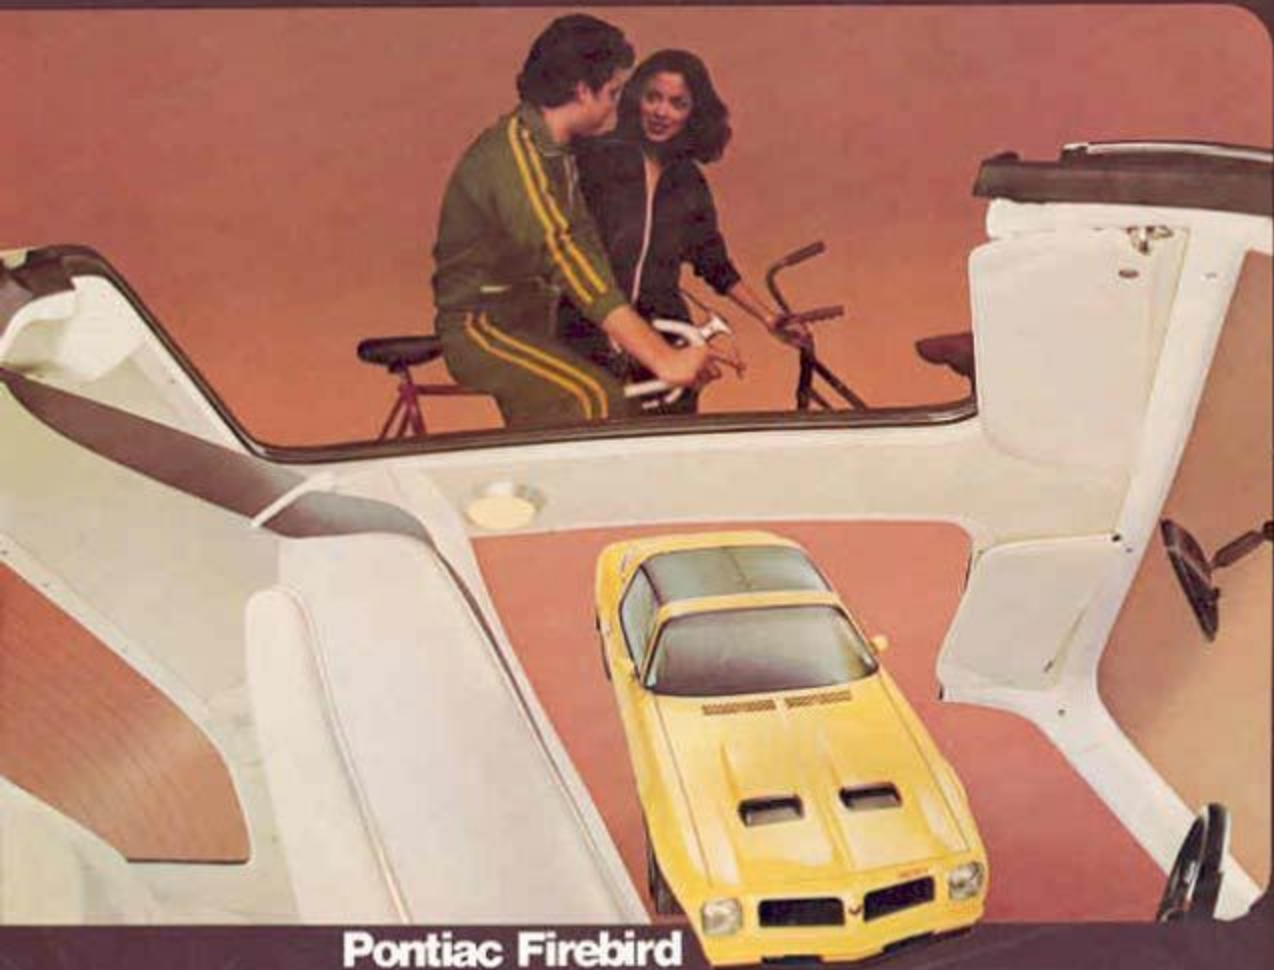

the ultimate roof concept

Pontiac Firebird

Cars & Concepts Skyline